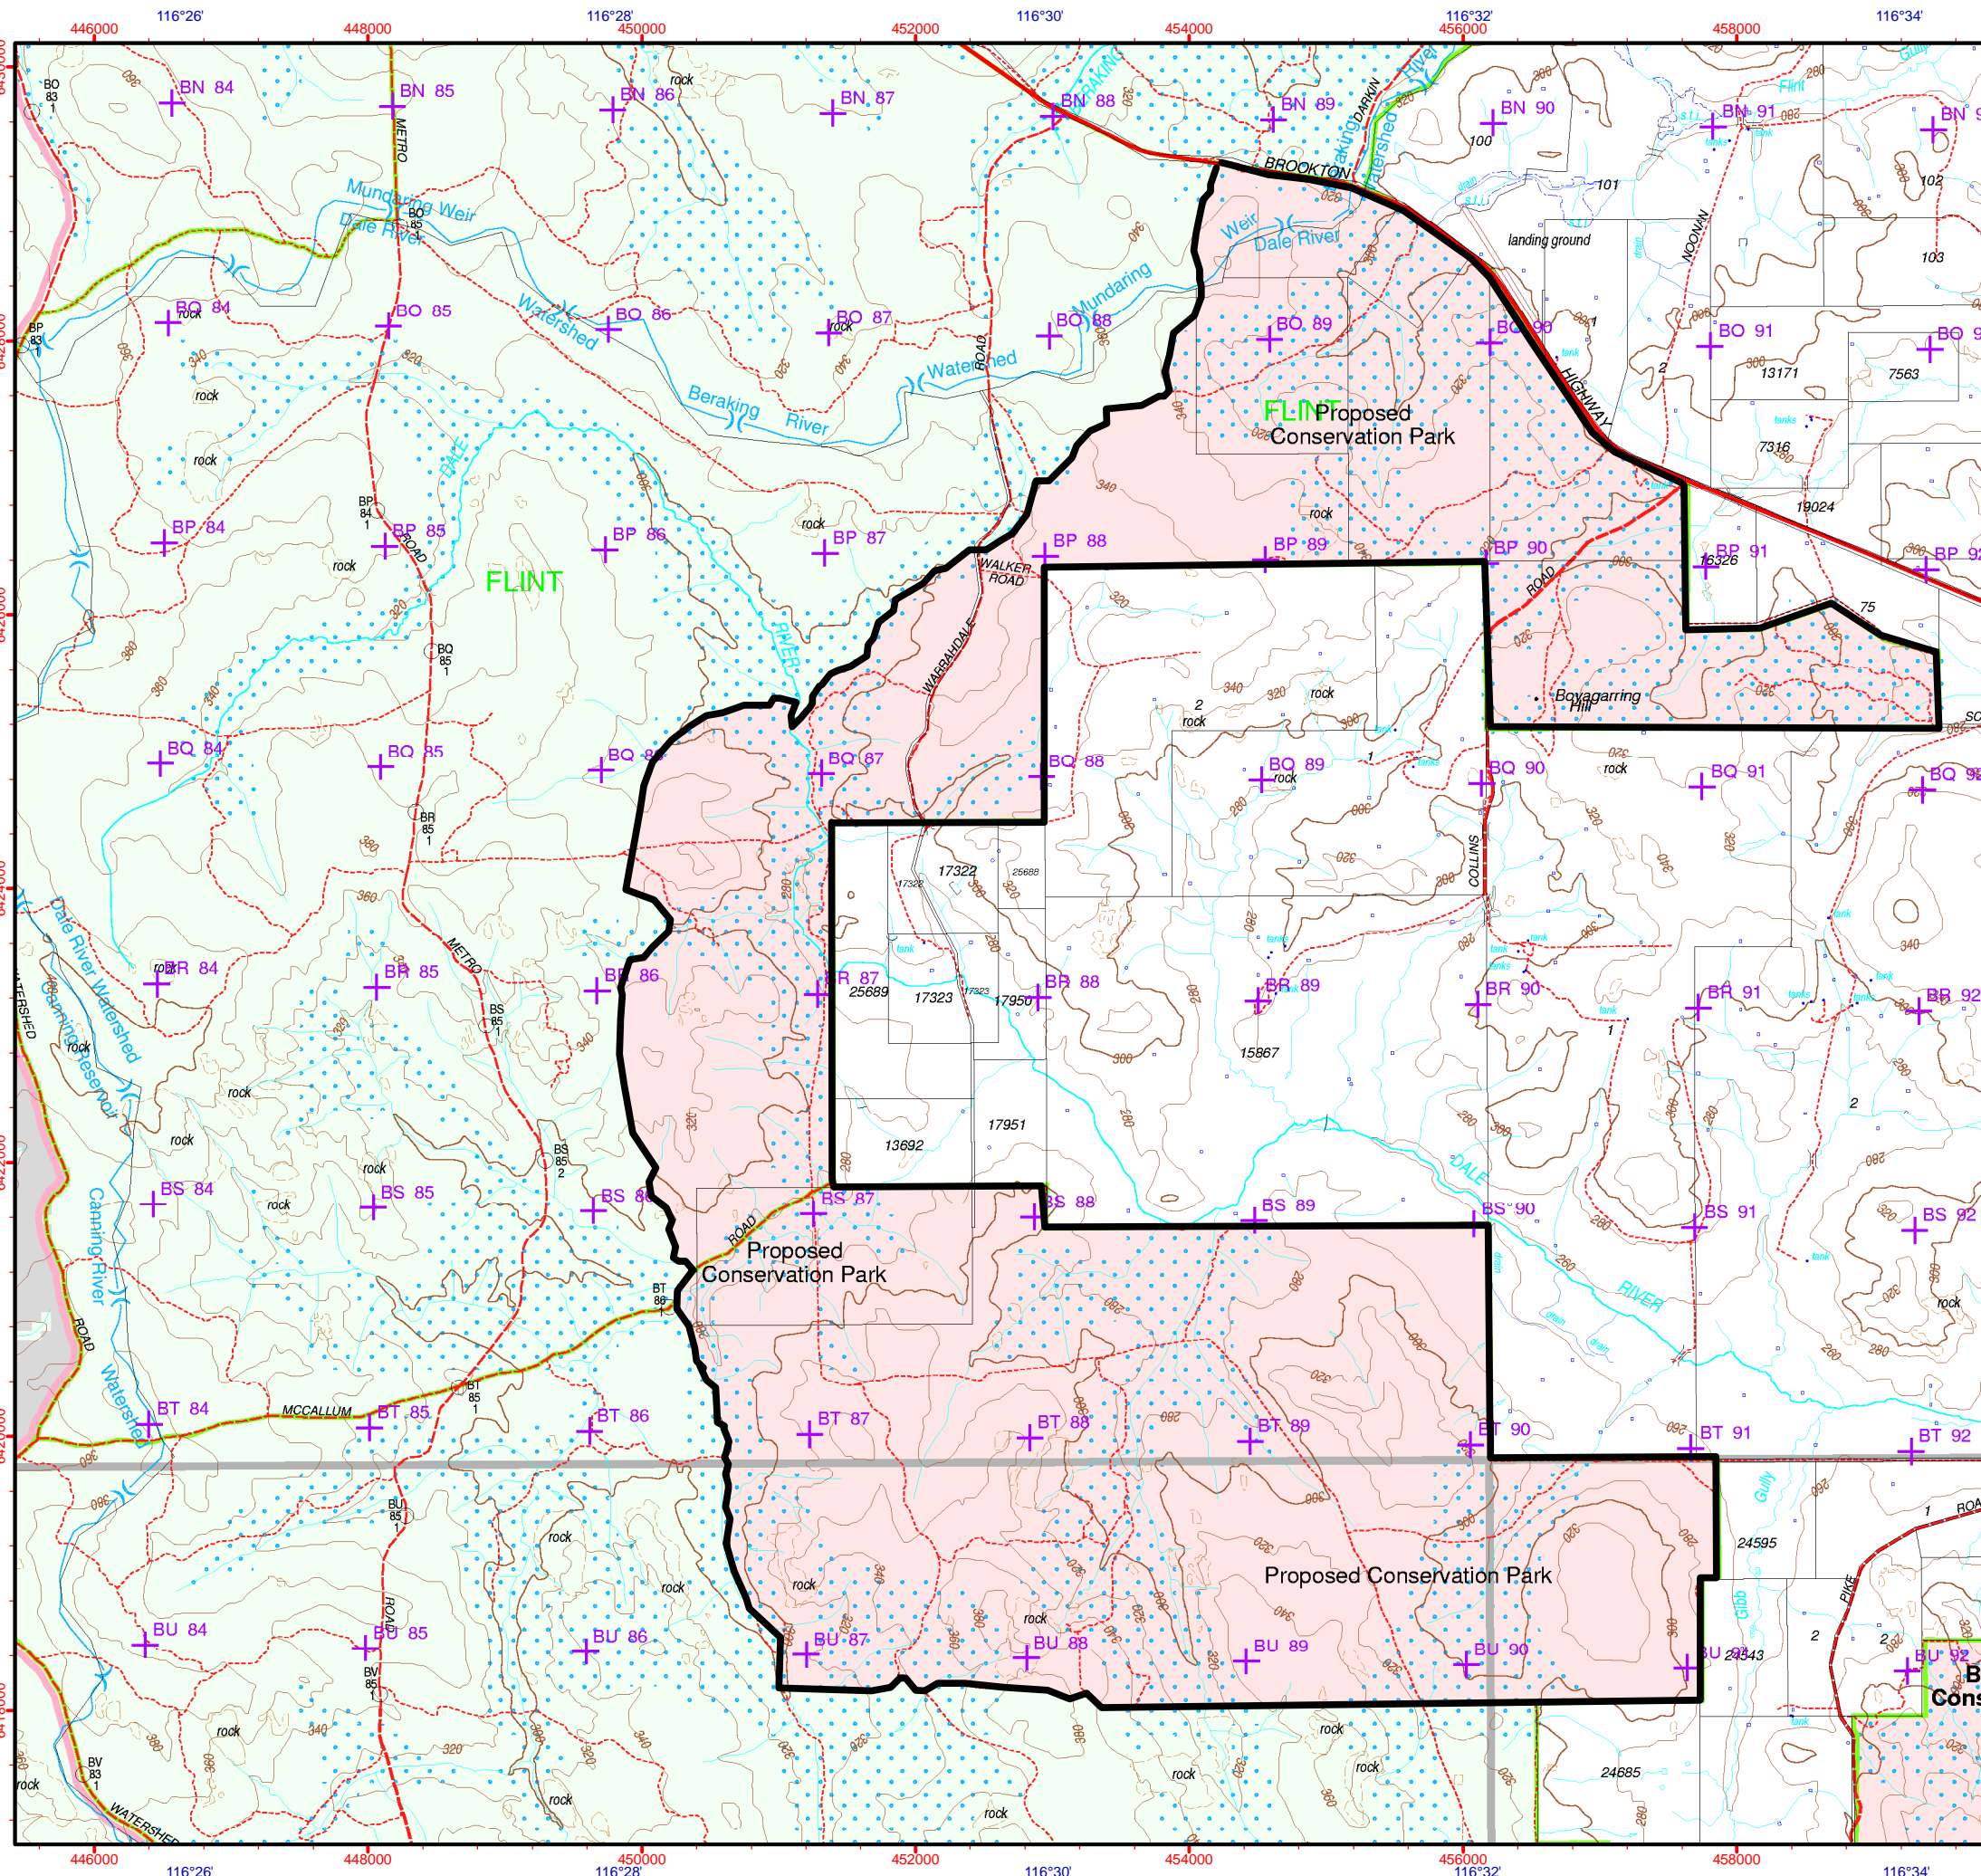

0

Projection: Universal Transverse Mercator
MGA Zone 50. Datum: GDA94

Department of
Environment and Conservation
Our environment, our future

Produced under the Direction of
Keiran McNamara
Director General, Department of
Environment and Conservation

Graticule shown at 2 minutes intervals
Grid shown at 2000 metre intervals

The Dept. of Environment and Conservation does not guarantee that this map is without flaw of any kind and disclaims all liability for any errors, loss or other consequence which may arise from relying on any information depicted